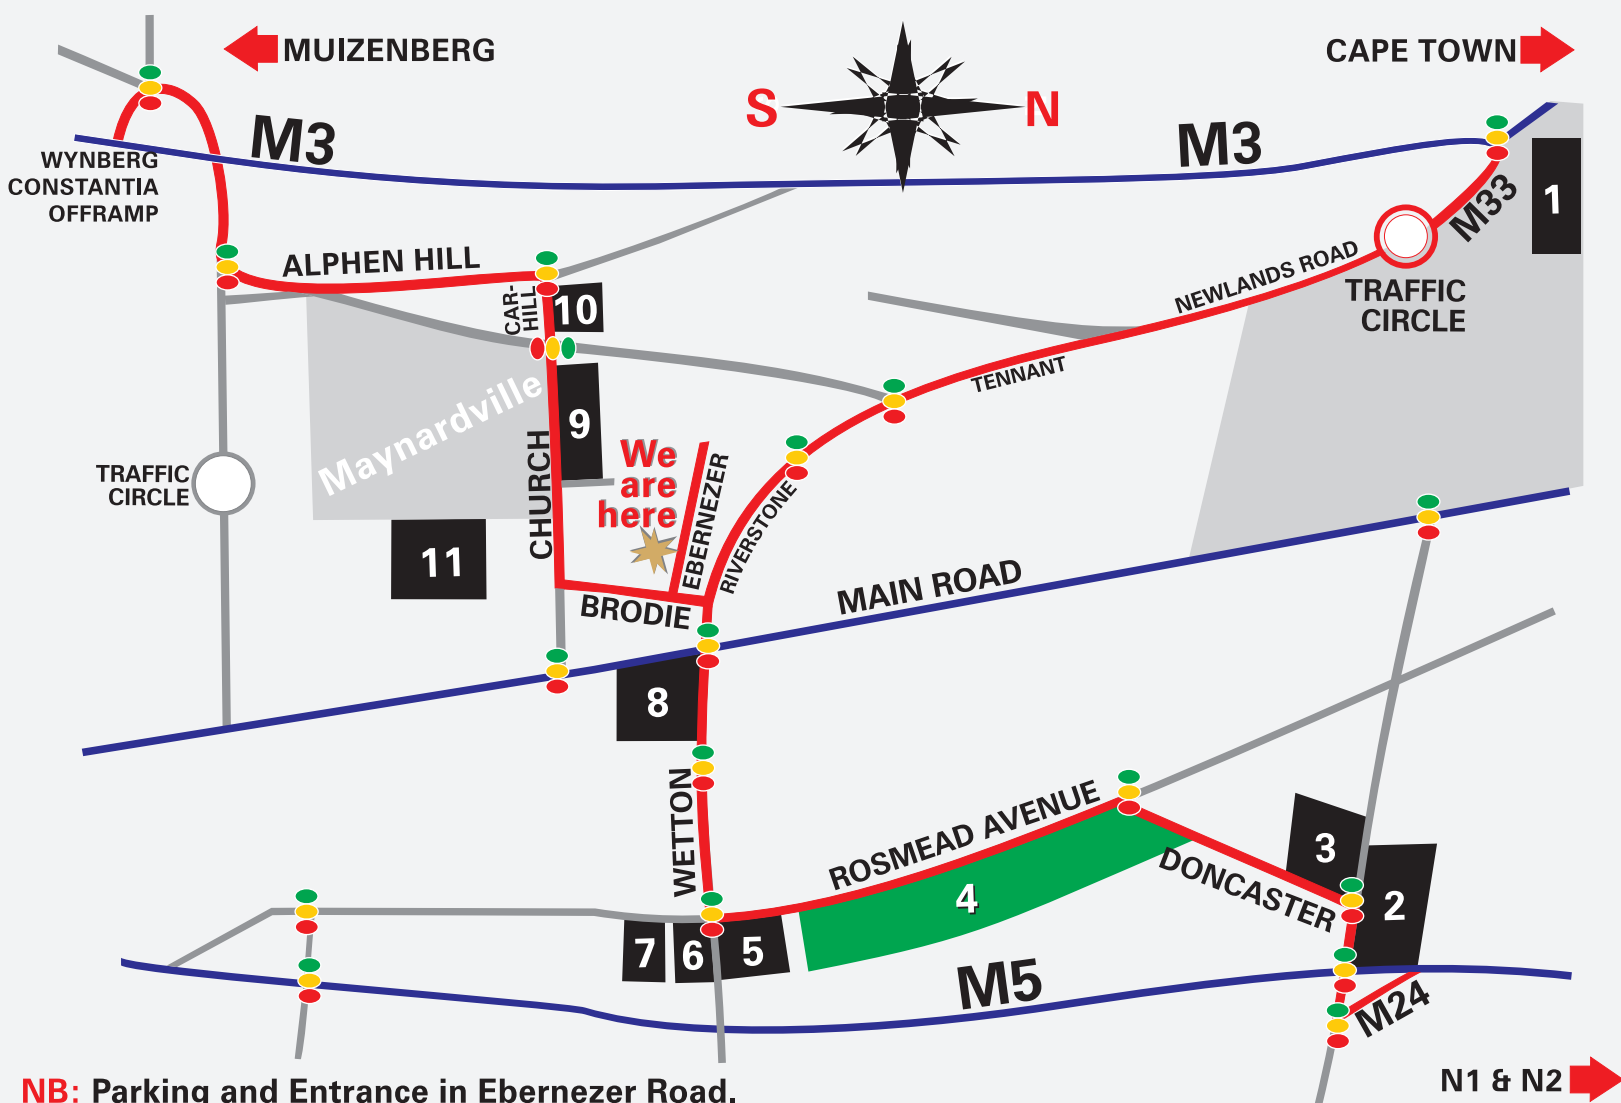

HOW TO FIND US AT WYNBERG MEWS

Follow the "RED" roads

Directions to Wynberg Mews from M5 North

Take M24 off-ramp to Kenilworth, turn left at Doncaster Road. Turn left at Rosmead Avenue and continue until Wetton Road intersection, turn right. Cross over Main Road at Maynard Mall (to the left) and turn left (first left) into Brodie Road.

Directions to Wynberg Mews from M3 North (Cape Town)

Take the M33 off-ramp (Claremont) and at the traffic circle use the Newlands Drive road and continue till fork. Take the Tennant Street turnoff towards Wynberg and turn right at Brodie Road (last road before traffic lights).

Directions to Wynberg Mews from M3 South (Muizenberg)

Take the Wynberg, Constantia off-ramp, at the traffic lights turn right. Pass under the M3. Keep to the left lane, at the traffic lights turn into Alphen Hill Road. Continue over the hill and turn right at the traffic lights into Carhill Road. Pass an Engen Garage on the left and proceed over the traffic lights into Church Street, pass the Police Station on the left. Take the second left turn into Brodie Road.

Take the M3, Muizenberg off-ramp. Pass the University of Cape Town and proceed to follow the "M3 North" directions above.

Landmarks

1. Shell Petrol Station
2. Access Park
3. Kenilworth Centre
4. Kenilworth Horse Racing Track
5. BP Petrol Station
6. Wynberg Sports Club
7. Wynberg Fire Department
8. Maynard Mall
9. Wynberg Police Station & Magistrates Court
10. Engen Petrol Station
11. Wynberg Library